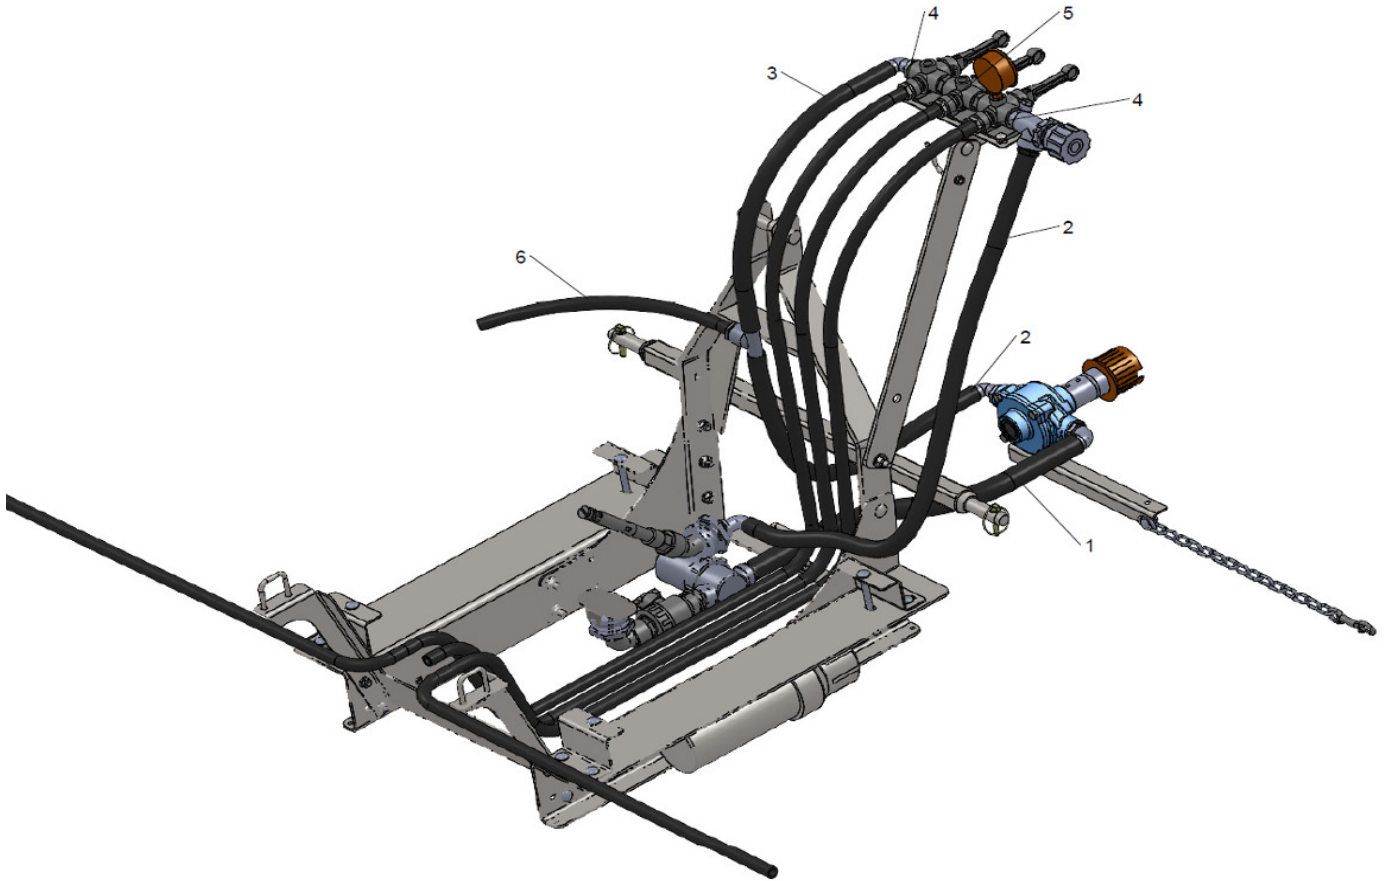

Hoses

ITEM NO.	PART NUMBER	DESCRIPTION	QTY.	Note
1		1" Suction Hose	1	CTL 36", MF 5CS43657
2		3/4" Hose	2	CTL 36", MF 5CS43656
3		3/4" Hose	1	CTL 24", MF 5CS43656
4		1/2" Hose	2	CTL 114", MF 5CS43418
5		1/2" Hose	1	CTL 66", MF 5CS43418