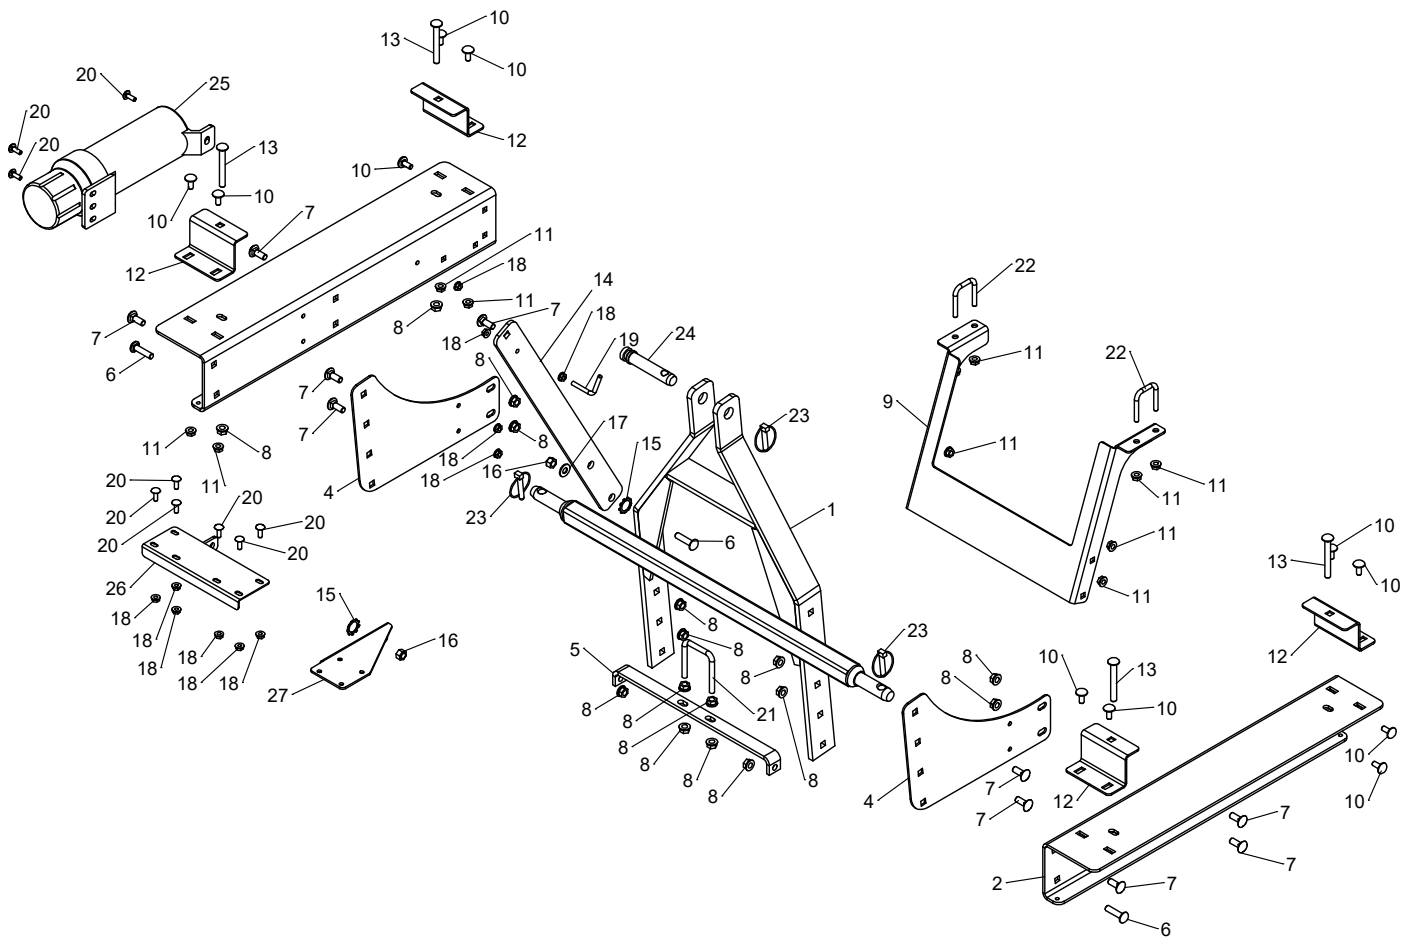

Frame

Frame

ITEM NO.	PART NUMBER	DESCRIPTION	QTY.	Note
1	5CS61500	3 Point A Frame	1	
2	5CS43603	Channel Left	1	
3	5CS43602	Channel Right	1	
4	5CS43605	Front Brace	2	
5	5CS43618	Support	1	
6	03H1495	3/8" x 1-1/2" Carriage Bolt	3	
7	03H1500	3/8" x 1" Carriage Bolt	11	
8	E55662	3/8" Flange Nut	20	
9	5CS43883	Rear Crossmember	1	
10	03H1540	5/16" x 3/4" Carriage Bolt	12	
11	A22698	5/16" Flange Nut	16	
12	5CS43610	Tank Clamp	4	
13	03H2131	3/8" x 3" Carriage Bolt	4	
14	5CS43620	Control Mounting Post	1	
15	5CS65054	3/4" Star Lock Washer	2	
16	T11234	3/8" Nylock Nut	2	
17	T406296	3/8" Flat Washer	1	
18	N10217	1/4" Flange Nut	11	Qty 11 for 18ft Boom, Qty 8 for 12.5 ft Boom and 24 ft Boomless
19	5CS62008	1/4" Bent Pin	1	
20	03H1701	1/4" x 3/4" Carriage Bolt	9	Qty 9 for 18ft Boom, Qty 6 for 12.5 ft Boom and 24 ft Boomless
21	5CS60072	3/8" U-Bolt	1	
22	5CS43315	5/16" x 1-3/4" Square U-Bolt	2	
23	5CS43398	Lynch Pin	3	
24	5CS43399	Top Link Pin, Cat 1	1	
25	5CS43950	Manual Canister	1	
26	5CS43621	Triple Control Mount	1	18ft boom
27	5CS43619	Single Control Mount	1	For 12.5 ft Boom and 24ft Boomless