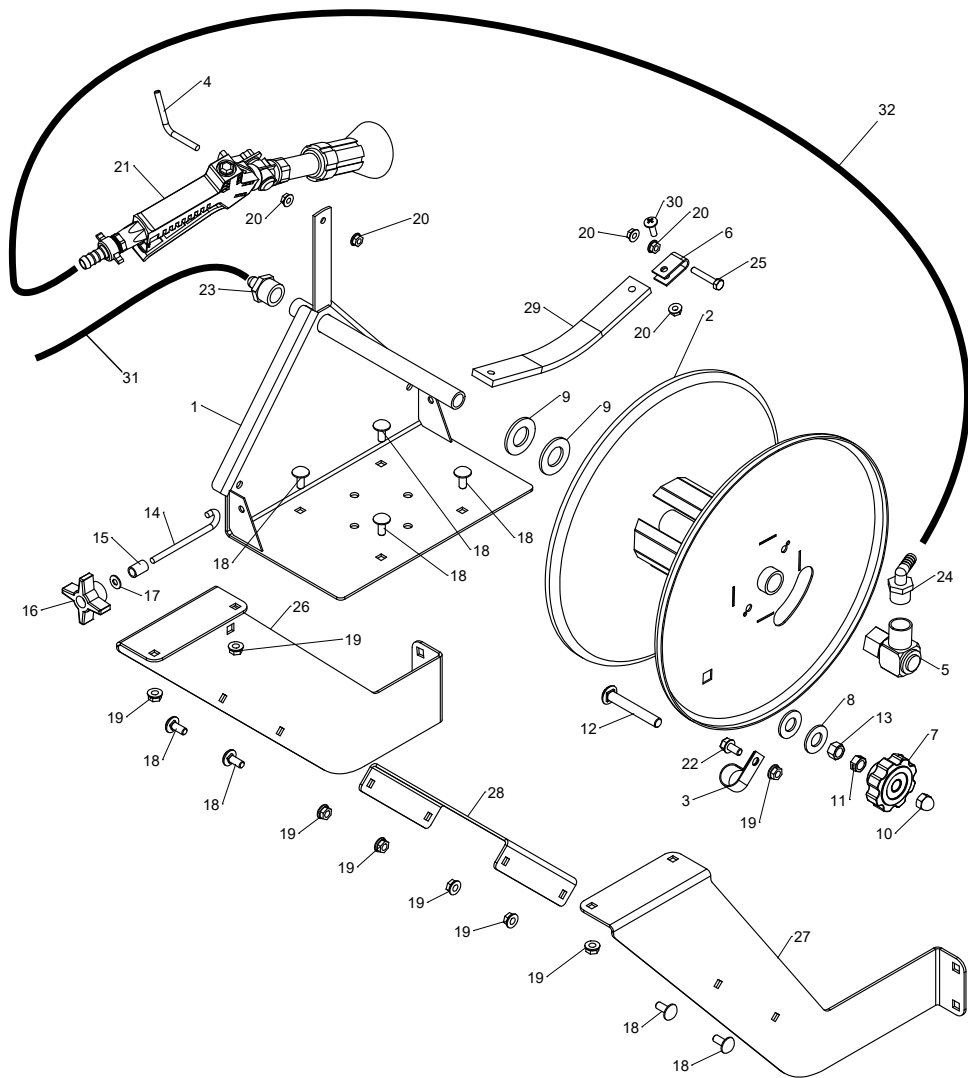

## 18' Folding Boom

ITEM NO.	PART NUMBER	DESCRIPTION	QTY.	Note
9	5CS43403	Spring 3/4" x 3-3/4" x .105	2	
10	03H1506	5/16" x 3" Carriage Bolt	2	
11	03H2209	5/16" x 1-3/4" Carriage Bolt	14	
12	A22698	5/16" Flange Nut	26	
13	5CS65090	5/16" x 1-3/4" Hex Bolt	4	
14	5CS43401	Plastic End Cap 1"	6	
15	5CS43420	Tee 1/2" Barb	1	
16	5CS50120	1/2"x4" Clevis Pin	2	
17	5CS50237	Bowtie Clip 1/2"	2	
18	5CS43411	Spray Tip Screen	7	
19		1/2" Hose	1	CTL 6", MF 5CS43418
20		1/2" Hose	1	CTL 22.25", MF 5CS43418
21		1/2" Hose	3	CTL 29", MF 5CS43418
-	5CS43652	Hose Clamp Screw Type 3/8" - 1/2"	13	Not Illustrated

# Boomless 24' Spray

ITEM NO.	PART NUMBER	DESCRIPTION	QTY.	Note
1	5CS61020	Boom Tube 31"	1	
2	5CS43597	Tee 1/2" Barb - 1/2" NPT F	1	
3	5CS43598	Square Tube Clamp 1"	3	
4	5CS43658	Nozzle Body Single Hose 1/2"	2	
5	5CS43595	Nozzle Body Dual Hose 1/2"	1	
6	5CS43599	Spray Tip Cap w/ Gasket for Threaded Tips	2	
7	5CS43408	Spray Tip Cap w/ Gasket	1	

## Boomless 24' Spray

ITEM NO.	PART NUMBER	DESCRIPTION	QTY.	Note
8	5CS43410	Flood Spray Tip 0.3 gpm	1	
9	5CS43600	Boomless Flat Spray Tip Right	1	
10	5CS43601	Boomless Flat Spray Tip Left	1	
11	5CS43411	Spray Tip Screen	3	
12	5CS43401	Plastic End Cap 1"	2	
13	5CS43736	In-line Valve 1/2"	2	
14		1/2" Hose	2	CTL 3.25", MF 5CS43418
15		1/2" Hose	2	CTL 5", MF 5CS43418
16		1/2" Hose	1	CTL 10.25", MF 5CS43418
-	5CS43652	Hose Clamp Screw Type 3/8" - 1/2"	10	Not Illustrated

# 100 ft Hose Reel

ITEM NO.	PART NUMBER	DESCRIPTION	QTY.	Note
1	5CS43686	Hose Reel Base	1	
2	5CS43687	Hose Reel Assembly	1	
3	5CS43663	Hose Holder 1/2"	1	
4	5CS62008	1/4" Bent Pin	1	
5	5CS43782	Swivel 1/2" FPT, Elbow	1	
6	5CS50245	Retention Strap Clamp	1	
7	5CS43783	Swivel Knob	1	
8	A110615	5/8" SAE Washer	2	
9	5CS65161	7/8" SAE Washer	2	
10	5CS65162	7/16" Acorn Nut	1	