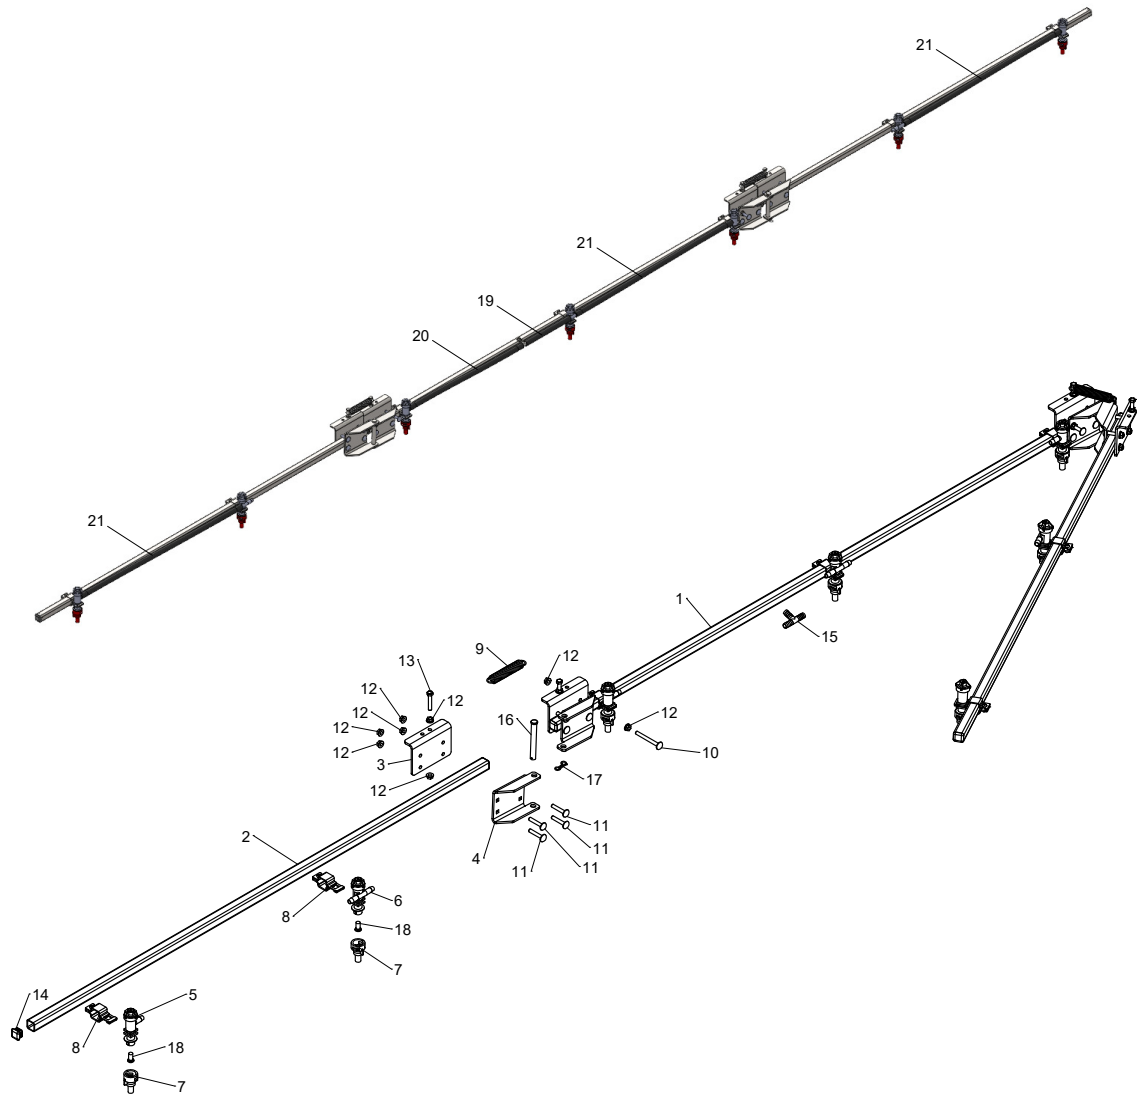

18' Folding Boom

ITEM NO.	PART NUMBER	DESCRIPTION	QTY.	Note
1	5CS43644	Center Boom Tube 72"	1	
2	5CS43646	Side Boom Tube 60"	2	
3	5CS43616	Boom Hinge Backing Plate	4	
4	5CS43862	Boom Hinge Bracket	4	
5	5CS43658	Nozzle Body Single Hose 1/2"	4	
6	5CS43595	Nozzle Body Dual Hose 1/2"	3	
7	5CS43843	Air Induction Spray Tip 0.4 gpm	7	
8	5CS43598	Square Tube Clamp 1"	7