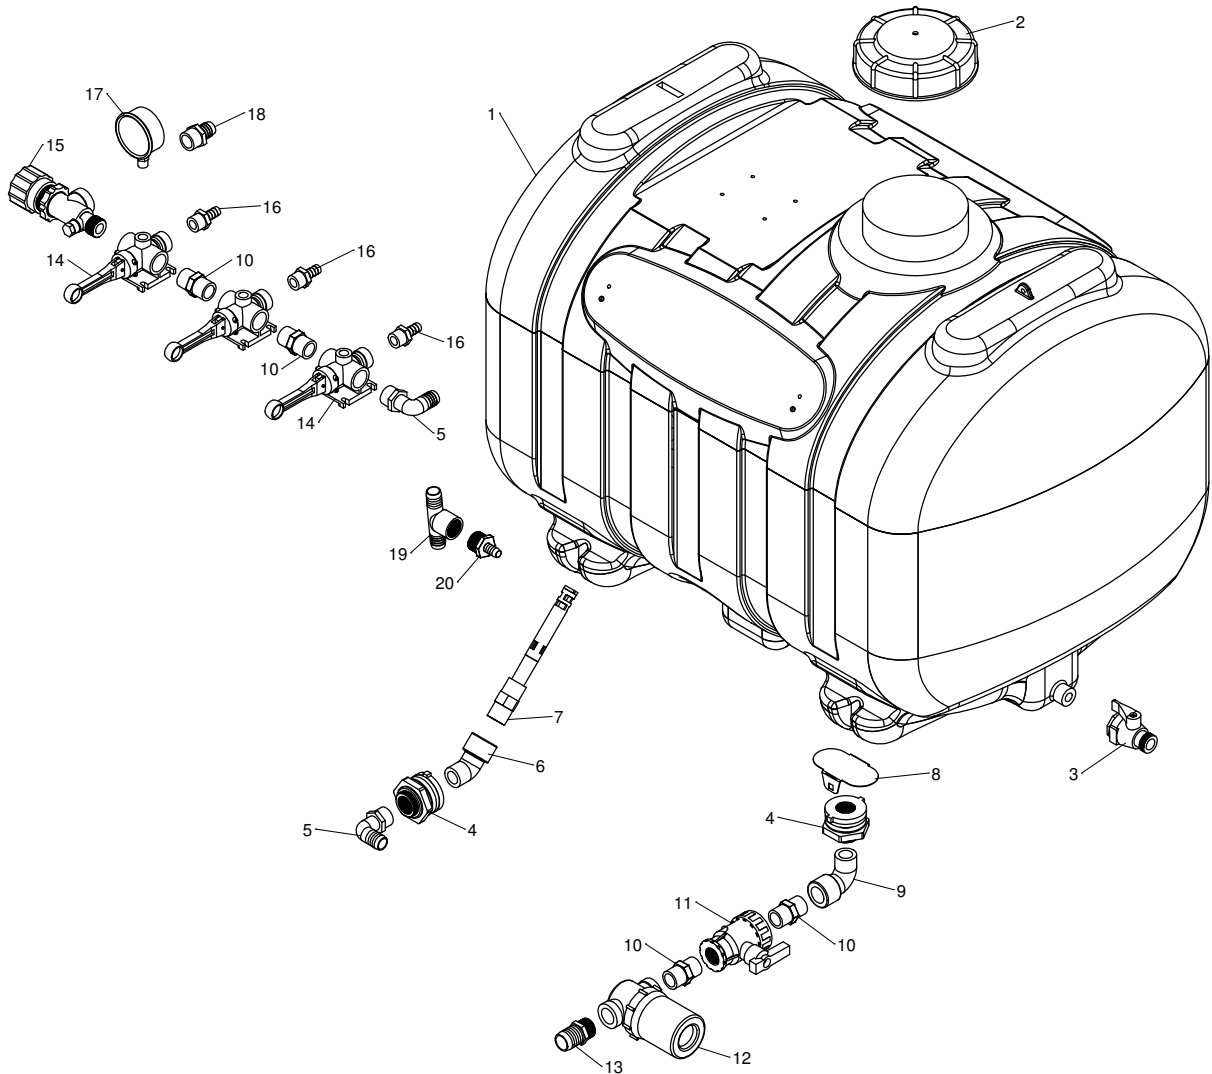

# Plumbing

ITEM NO.	PART NUMBER	DESCRIPTION	QTY.	Note
1	5CS43648	60 Gallon Tank	1	
2	5CS43175	Tank Lid 6"	1	
3	5CS43981	Garden Hose Shut-off Valve	1	
4	5CS43626	Tank Fitting 3/4"	2	
5	5CS43633	Elbow 3/4" MP - 3/4" barb	2	
6	5CS43660	45° Street Fitting 3/4"	1	
7	5CS43661	Jet Agitator	1	
8	5CS43739	Anti Vortex Plate	1	
9	5CS43627	Street Elbow 3/4"	1	

## Plumbing

ITEM NO.	PART NUMBER	DESCRIPTION	QTY.	Note
10	5CS43630	3/4" Pipe Nipple	4	QTY 4 for 18ft Boom, Qty 2 for 12.5 ft Boom & 24ft Boomless
11	5CS43629	Single Union Ball Valve	1	
12	5CS43631	Filter	1	
13	5CS43632	Fitting 3/4" MP - 1" Hose	1	
14	5CS43634	Control Valve	3	QTY 3 for 18ft Boom, Qty 1 for 12.5 ft Boom & 24ft Boomless
15	5CS43635	Relief Valve 3/4"	1	QTY 3 for 18ft Boom, Qty 1 for 12.5 ft Boom & 24ft Boomless
16	5CS43423	Fitting 1/2" Barb - 1/2 MP	3	
17	5CS43987	Gauge 160 PSI	1	
18	5CS43636	Fitting 3/4" MP - 3/4" barb	1	
19	5CS43640	Tee, 3/4" Hose - 3/4" Hose - 3/4" FP	1	
20	5CS43641	Fitting 3/4" MP - 1/2" Hose	1	