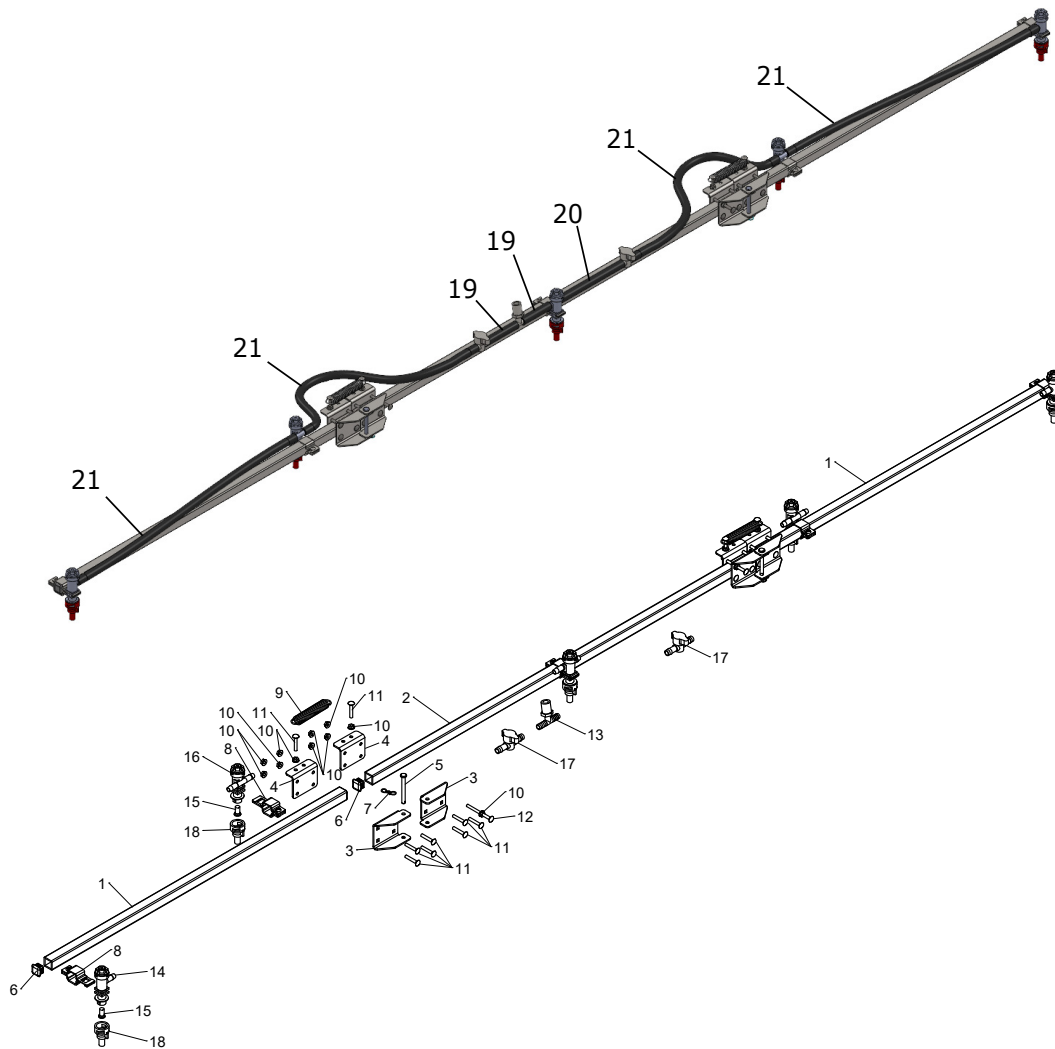

12.5' Folding Boom

ITEM NO.	PART NUMBER	DESCRIPTION	QTY.	Note
1	5CS60085	Side Boom Tube 37"	2	
2	5CS60083	Center Boom Tube 48"	1	
3	5CS43849	Boom Hinge Bracket	4	
4	5CS43389	Boom Hinge Backing Plate	4	
5	5CS43402	5/16" x 3" Clevin Pin	2	
6	5CS43401	Plastic End Cap 1"	6	
7	5CS43624	Small Bowtie Clip	2	
8	5CS43598	Square Tube Clamp 1"	5	
9	5CS43403	Spring 3/4" x 3-3/4" x .105	2