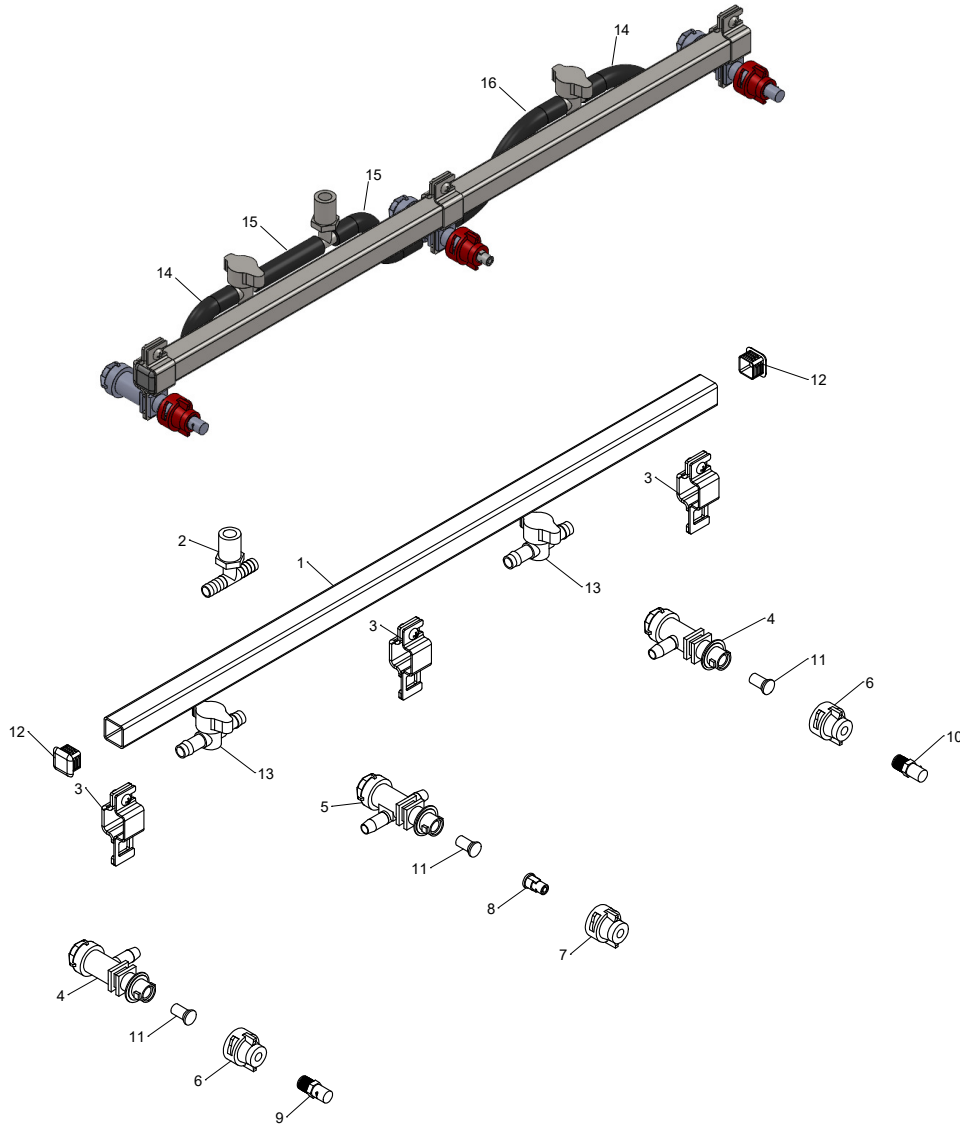

Boomless 24' Spray

ITEM NO.	PART NUMBER	DESCRIPTION	QTY.	Note
1	5CS61020	Boom Tube 31"	1	
2	5CS43597	Tee 1/2" Barb - 1/2" NPT F	1	
3	5CS43598	Square Tube Clamp 1"	3	
4	5CS43658	Nozzle Body Single Hose 1/2"	2	
5	5CS43595	Nozzle Body Dual Hose 1/2"	1	
6	5CS43599	Spray Tip Cap w/ Gasket for Threaded Tips	2	
7	5CS43408	Spray Tip Cap w/ Gasket	1