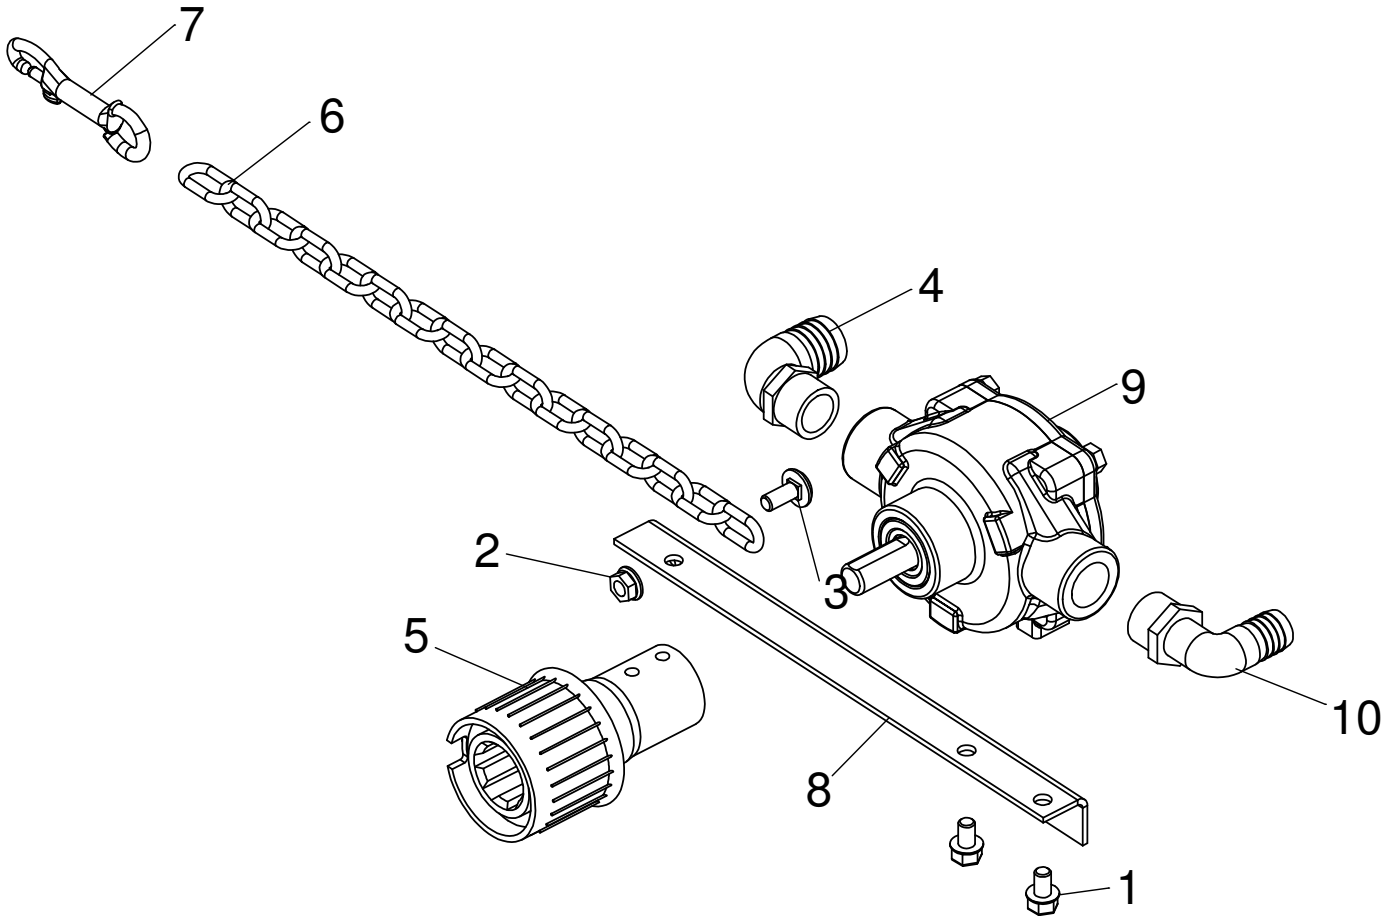

## Frame

ITEM NO.	PART NUMBER	DESCRIPTION	QTY.	Note
1	5CS61500	3 Point A Frame	1	
2	5CS43603	Channel Left	1	
3	5CS43602	Channel Right	1	
4	5CS43605	Front Brace	2	
5	5CS43618	Support	1	
6	03H1495	3/8" x 1-1/2" Carriage Bolt	3	
7	03H1500	3/8" x 1" Carriage Bolt	11	
8	E55662	3/8" Flange Nut	20	
9	5CS43883	Rear Crossmember	1	
10	03H1540	5/16" x 3/4" Carriage Bolt	12	
11	A22698	5/16" Flange Nut	16	
12	5CS43610	Tank Clamp	4	
13	03H2131	3/8" x 3" Carriage Bolt	4	
14	5CS43620	Control Mounting Post	1	
15	5CS65054	3/4" Star Lock Washer	2	
16	T11234	3/8" Nylock Nut	2	
17	T406296	3/8" Flat Washer	1	
18	N10217	1/4" Flange Nut	11	Qty 11 for 18ft Boom, Qty 8 for 12.5 ft Boom and 24 ft Boomless
19	5CS62008	1/4" Bent Pin	1	
20	03H1701	1/4" x 3/4" Carriage Bolt	9	Qty 9 for 18ft Boom, Qty 6 for 12.5 ft Boom and 24 ft Boomless
21	5CS60072	3/8" U-Bolt	1	
22	5CS43315	5/16" x 1-3/4" Square U-Bolt	2	
23	5CS43398	Lynch Pin	3	
24	5CS43399	Top Link Pin, Cat 1	1	
25	5CS43950	Manual Canister	1	
26	5CS43621	Triple Control Mount	1	18ft boom
27	5CS43619	Single Control Mount	1	For 12.5 ft Boom and 24ft Boomless

## 30 ft Hand Sprayer

ITEM NO.	PART NUMBER	DESCRIPTION	QTY.	Note
1	A22698	5/16" Flange Nut	2	
2	N10217	1/4" Flange Nut	2	
3	5CS62008	1/4" Bent Pin	1	
4	5CS62006	Hose Hanger	1	
5	T58694	5/16" x 5/8" Flange Bolt	2	
6	5CS43663	Hose Holder 1/2"	1	
7	5CS43435	Sprayer Handgun	1	
8		1/2" Hose	1	CTL 360", MF 5CS43418
-	5CS43652	Hose Clamp Screw Type 3/8" - 1/2"	2	Not Illustrated

## 6 Roller PTO Pump

ITEM NO.	PART NUMBER	DESCRIPTION	QTY.	Note
1	N167649	5/16" x 1/2" Flange Bolt	2	
2	A22698	5/16" Flange Nut	1	
3	03H1540	5/16" x 3/4" Carriage Bolt	1	
4	5CS43638	Elbow 3/4" MP - 1" barb	1	
5	5CS43639	PTO Quick Connect Adapter	1	