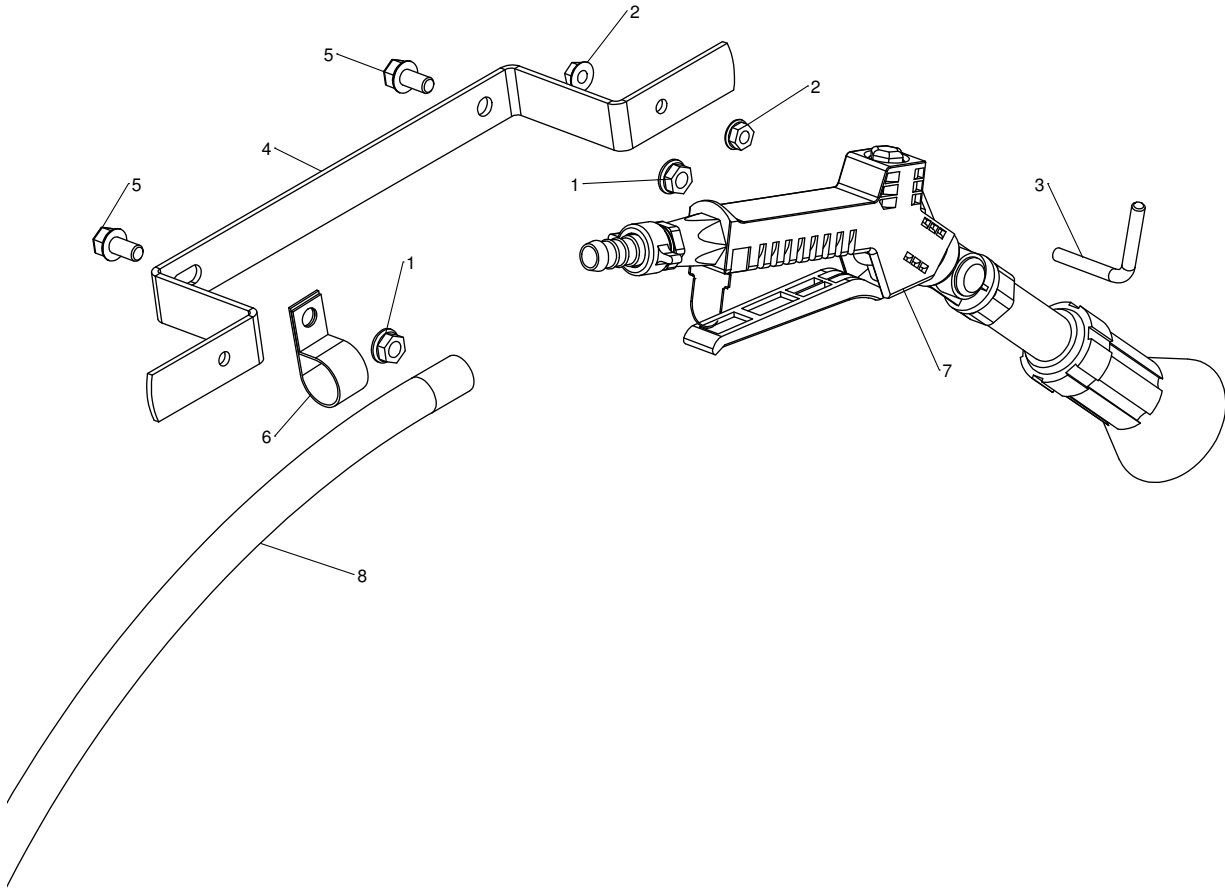

30 ft Hand Sprayer

ITEM NO.	PART NUMBER	DESCRIPTION	QTY.	Note
1	A22698	5/16" Flange Nut	2	
2	N10217	1/4" Flange Nut	2	
3	5CS62008	1/4" Bent Pin	1	
4	5CS62006	Hose Hanger	1	
5	T58694	5/16" x 5/8" Flange Bolt	2	
6	5CS43663	Hose Holder 1/2"	1	
7	5CS43435	Sprayer Handgun	1	
8		1/2" Hose	1	CTL 360", MF 5CS43418
-	5CS43652	Hose Clamp Screw Type 3/8" - 1/2"	2	Not Illustrated